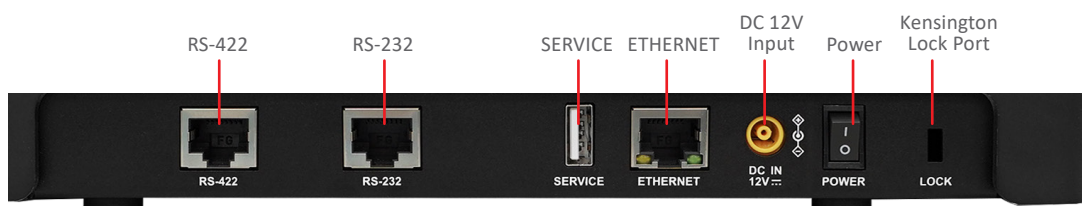

Product Specifications

Comm. Interface	RS-232 / RS-422 / IP
Display	3" LCD
Joystick	4-axis (Pan / Tilt / Zoom)
Speed Control	x1 (1 Knob)
Zoom Control	x1 (Zoom Seesaw Lever)
Gain Control	R/B Gain
Focus Control	Auto / Manual
Assign Button	x2
Keypad with backlight	Yes
Stream Preview	RTSP
Control Protocol	VISCA / VISCA Over IP
Baud Rate	2400 / 4800 / 9600 / 38400 / 115200 bps
Camera Address	1~255
Preset	255
Power	DC12V / PoE
Power Consumption	PoE : 5W DC In : 5W
Dimension(WxHxD)	11.89" x 5.63" x 4.41" (302 mm x 143mm x 112mm)
Weight	2.8 lbs (1.3 kg)

I/O Connections

Lumens®

Lumens Integration, Inc.
4116 Clipper Court
Fremont, CA, 94538
Phone: +1-866-600-0988
Fax: +1-510-252-1389

Lumens Europe
De Nayerstraat 17 9470
Denderleeuw Belgium
Phone : +32-473-58-38-95
Fax : +32-2-452-76-00

www.MyLumens.com