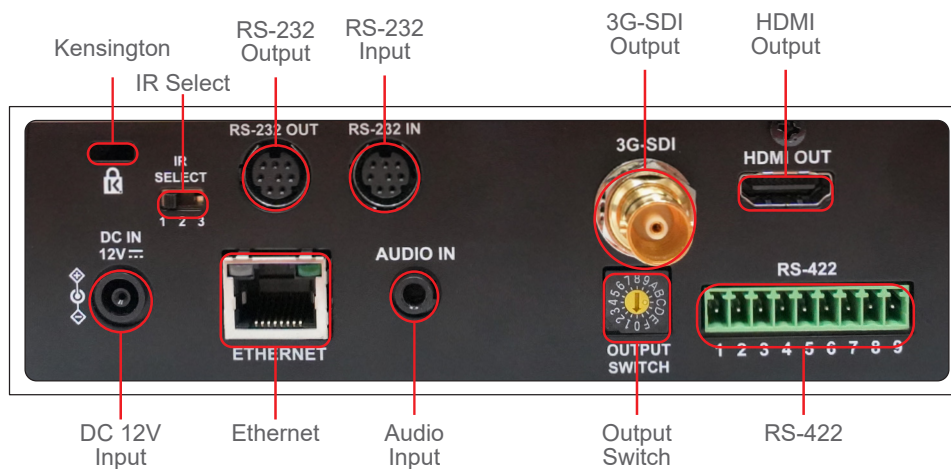

Product Specifications

Sensor	1/2.5" 8.57MP CMOS	Exposure Control	Auto / Manual
Video Format	2160p: 29.97 / 25 1080p: 59.94 / 50 / 29.97 / 25 720p: 59.94 / 50 / 29.97 / 25	WDR	Yes
Video Output (HD) Interface	3G-SDI / HDMI / Ethernet	3D NR	Yes
Optical Zoom	30x	Image Flip	Yes
Digital Zoom	12x	Preset Positions	256
Horizontal Viewing Angle	68°	Multiple Video Stream	HEVC 4Kp 29.97 H.264 1080p 59.94 H.264 640x360p 29.97
Vertical Viewing Angle	38.3°	Audio Compression Format	G.711 / AAC
Diagonal Viewing Angle	78°	Control Interface	RS-232 / RS-422 / Ethernet
Panning Angle	+170° ~ -170°	Control Protocol	VISCA / PELCO D / ONVIF / FreeD
Panning Speed	300°/sec	Tally Light	Yes
Tilting Angle	+90° ~ -30°	PoE	PoE+ (IEEE802.3at)
Tilting Speed	300°/sec	Video Stream	RTSP / RTMP / RTMPS / MPEG-TS / SRT
Aperture	F1.6 ~ F3.4	Video Compression	HEVC(H.265) / H.264
Focal Length	4.6mm ~ 135mm	Audio Input	Line In / MIC In (Phone Jack 3.5mm x1)
Shutter Speed	1/1 ~ 1/10,000 sec	Audio Output	Ethernet / SDI / HDMI
Minimum Object Distance	1.5m (Wide / Tele)	IR Pass-Through	Yes
Video S/N Ratio	> 50dB	IR Receiver	Yes
Minimum Illumination	0.1 lux (F1.6, 50IRE, 30fps)	IR Remote Control	Yes
Focus System	Auto / Manual	DC In	12V +/- 20%
Gain Control	Auto / Manual	Power Consumption	PoE : 18W DC In : 16W
White Balance	Auto / Manual	Weight	4.4 lbs (2 kg)
		Dimensions	6.9" x 7.5" x 7.3" (174 x 190 x 187 mm)

I/O CONNECTIONS

Lumens®

www.MyLumens.com

Lumens Integration, Inc.
4116 Clipper Court
Fremont, CA, 94538
Phone : +1-866-600-0988
Fax: +1-510-252-1389

Lumens Europe
De Nayerstraat 17 9470
Denderleeuw Belgium
Phone : +32-473-58-38-95
Fax: +32-2-452-76-00