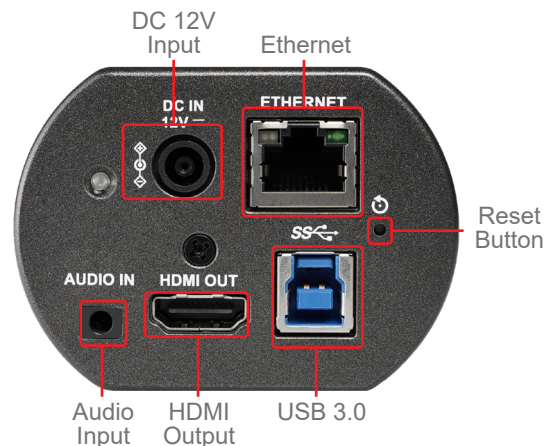

Compatible Software

User Interface

Lumens®

Lumens Integration, Inc.
4116 Clipper Court
Fremont, CA, 94538
Phone: +1-866-600-0988
Fax: +1-510-252-1389

Lumens Europe
De Nayerstraat 17 9470
Denderleeuw Belgium
Phone : +32-473-58-38-95
Fax : +32-2-452-76-00

www.MyLumens.com